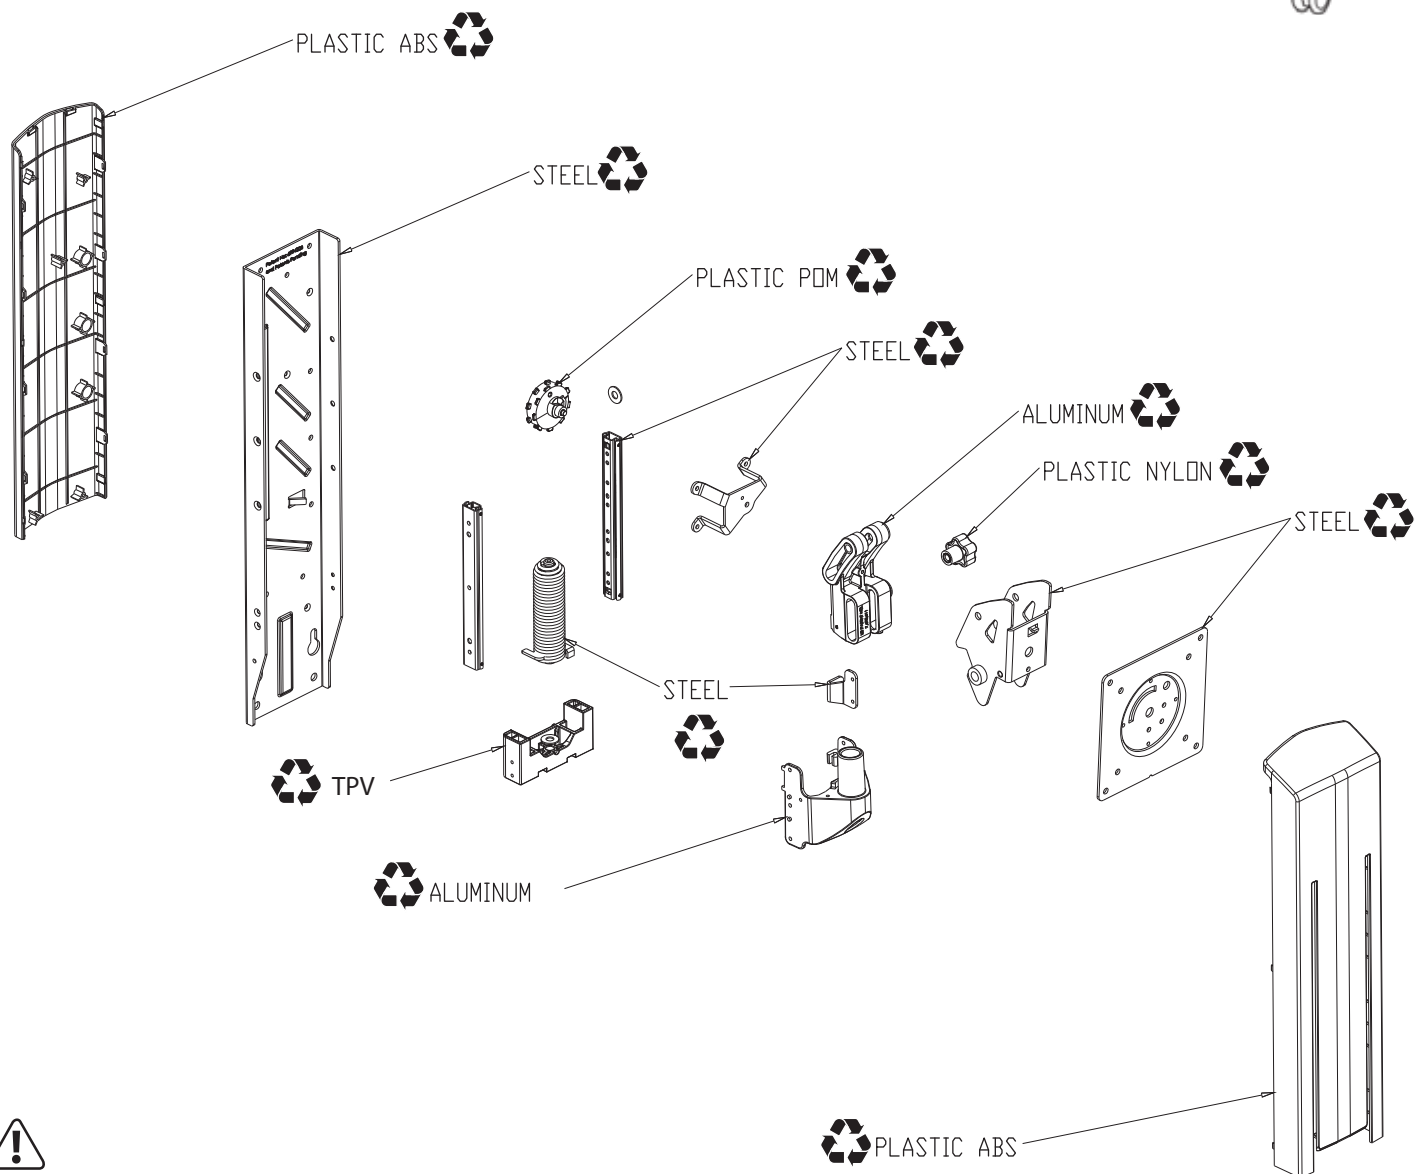

### StyleView Non-powered Cart Family: SV41-6100, SV41-6200, SV41-6300, SV41-6320

30 minute Disassembly  
Tools Needed:

There may be components that are under pressure. Proceed with caution while disassembling.