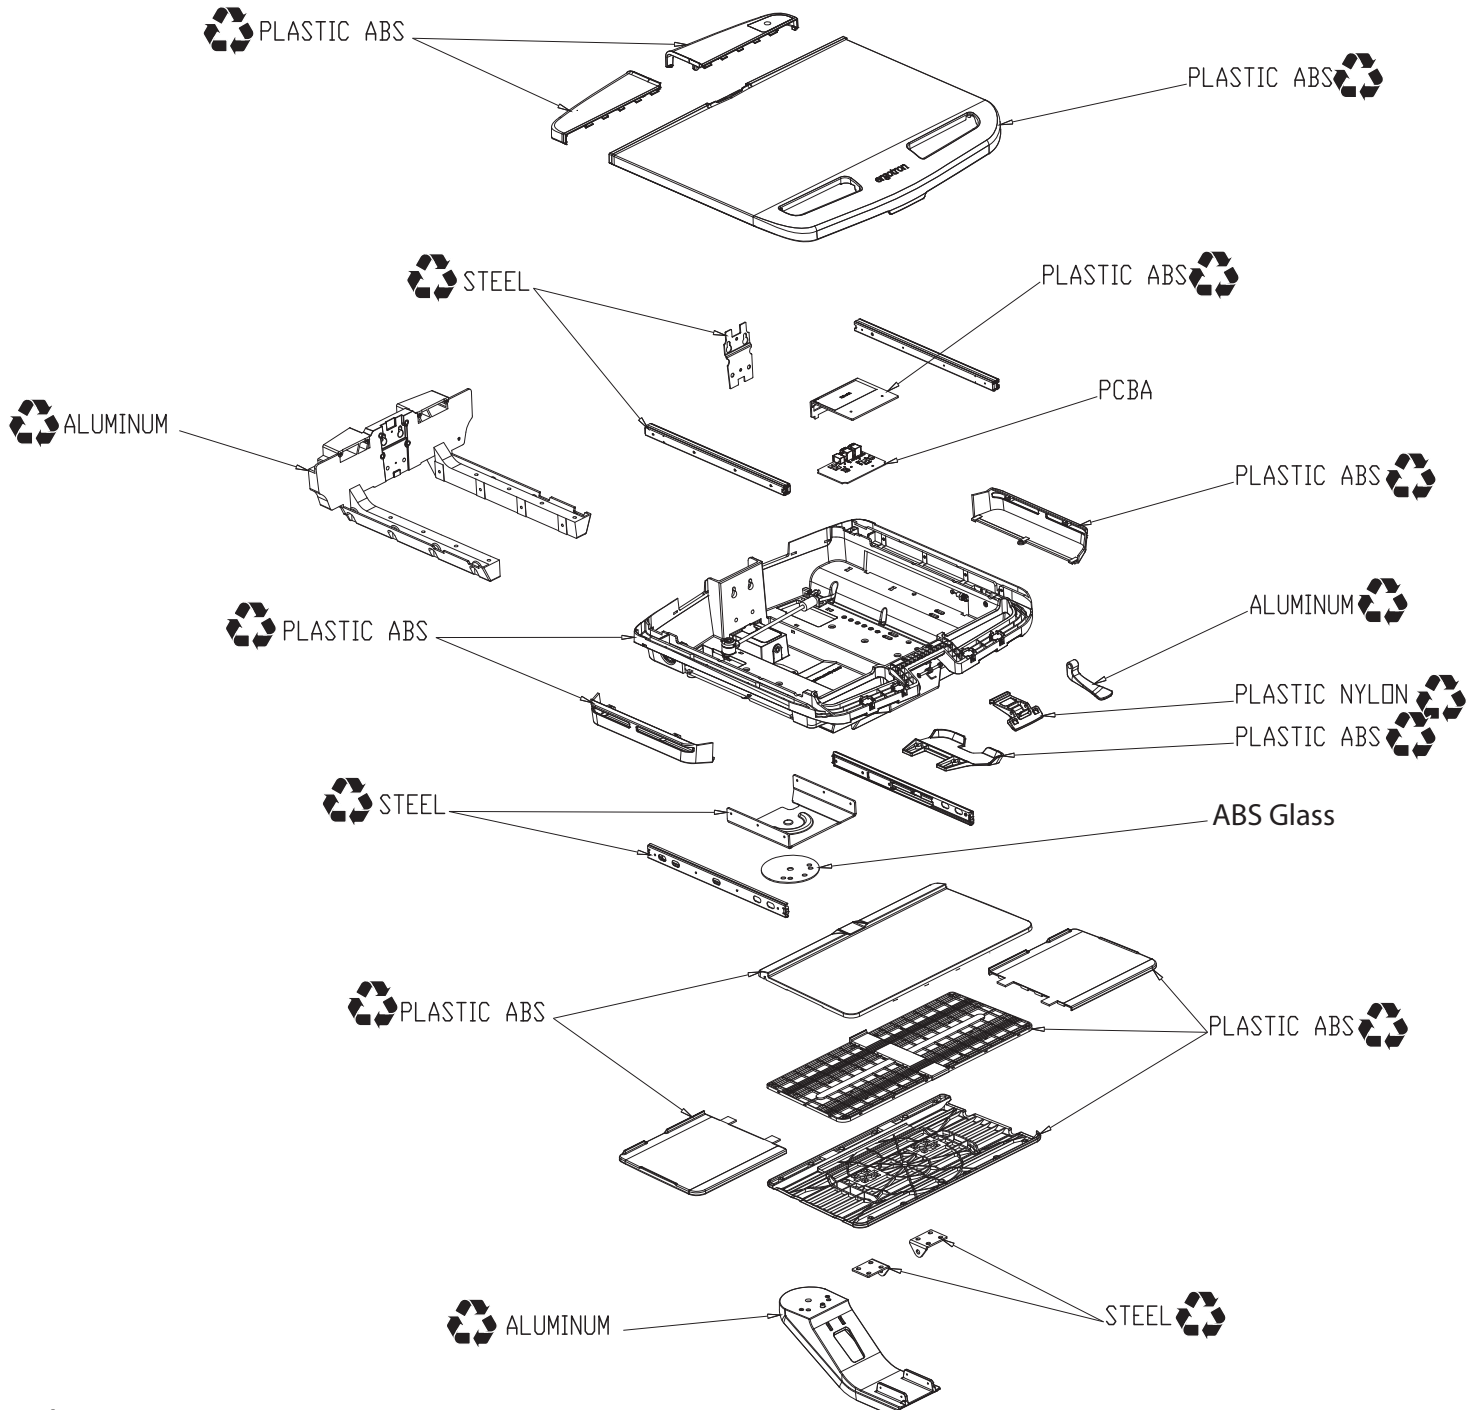

StyleView Non-powered Cart Family: SV41-6100, SV41-6200, SV41-6300, SV41-6320

There may be components that are under pressure. Proceed with caution while disassembling.

See website for more recycling information: www.ergotron.com/en-us/company/environmentally-responsible

www.ergotron.com | USA: 1-800-888-8458 | Europe: +31 (0)33-45 45 600 | China: 400-120-3051 | Japan: japansupport@ergotron.com

© 2024 Ergotron, Inc. All rights reserved.