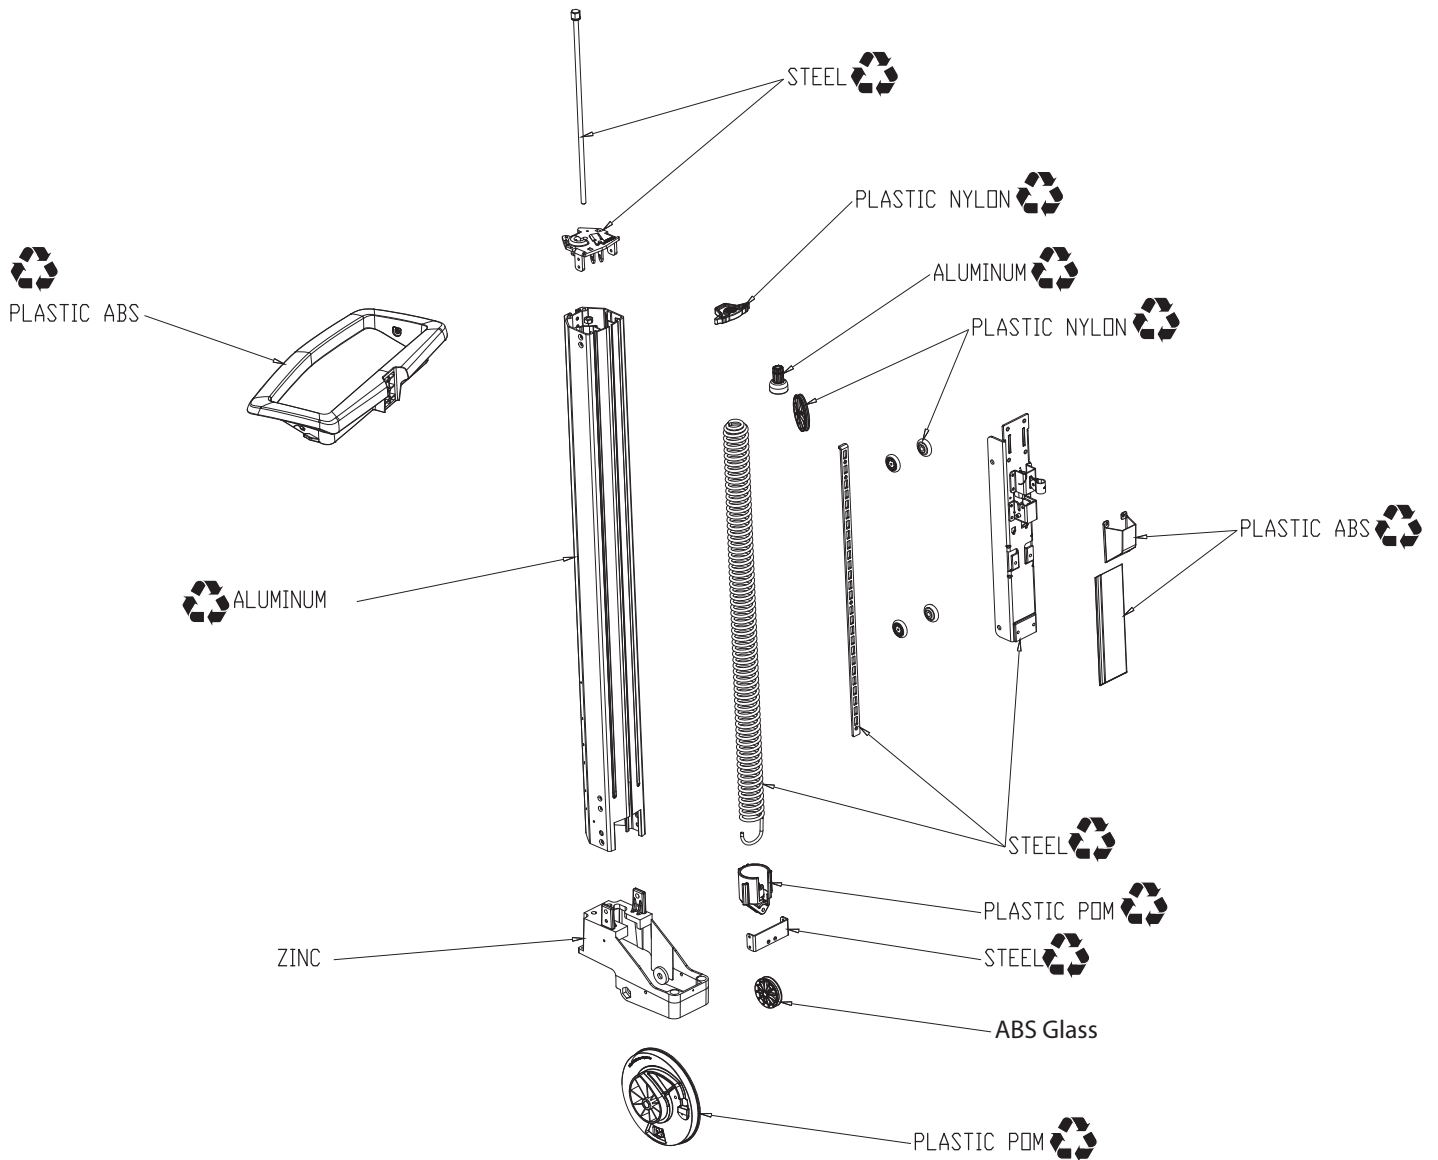

StyleView Non-powered Cart Family: SV41-6100, SV41-6200, SV41-6300, SV41-6320

There may be components that are under pressure. Proceed with caution while disassembling.

See website for more recycling information: www.ergotron.com/en-us/company/environmentally-responsible

www.ergotron.com | USA: 1-800-888-8458 | Europe: +31 (0)33-45 45 600 | China: 400-120-3051 | Japan: japansupport@ergotron.com

© 2024 Ergotron, Inc. All rights reserved.