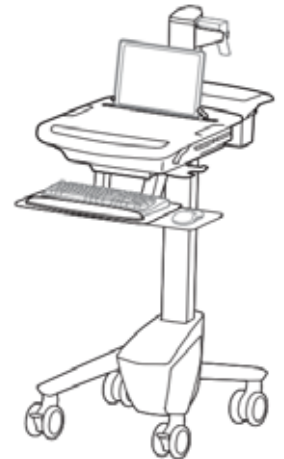

### StyleView Non-powered Cart Family: SV41-6100, SV41-6200, SV41-6300, SV41-6320

30 minute Disassembly  
Tools Needed:

There may be components that are under pressure. Proceed with caution while disassembling.