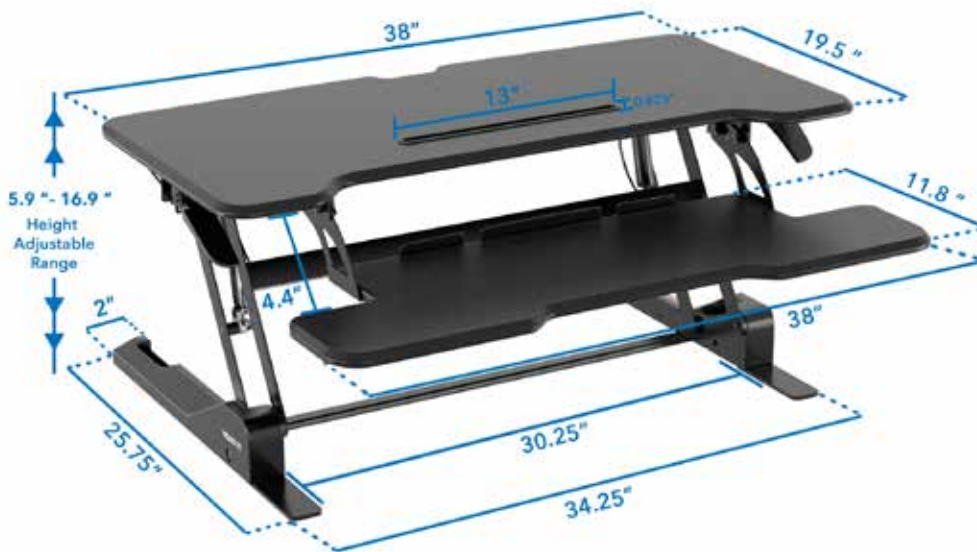

MOUNT-IT!

MI-15005 / MI-15006 / MI-15007 / MI-15009

Standing Desk Converter with 38" Desktop

Add movement to your workday by converting your traditional desk or table into a dynamic sit-stand desk instantly. Thanks to its gas spring technology this standing desk converter can be easily adjusted to your preferred height by holding down the lever.

- Enjoy infinite height adjustment between 5.9" and 16.9"
- Wide 38" desktop provides ample space for two monitors or one monitor plus laptop
- The built-in device channel keeps your tablet or smartphone at your fingertips

Available in:
white, walnut, maple, & black

Height adjustable

Weight capacity

Gas spring

Features Video

User Manual

MI-15005 / MI-15006 / MI-15007 / MI-15009

Standing Desk Converter with 38" Desktop

Available in:
white, walnut, maple, & black

MOUNT-IT!

Sit or stand

Gas spring height adjustment

SPECIFICATIONS

| | |
|----------------------------|------------------------------|
| Top Platform Size | 38" x 19.5" |
| Keyboard Platform Size | 38" x 11.8" |
| Height Adjustability Range | 5.9" - 16.9" |
| Height Adjustment | Gas Spring |
| Weight Capacity | 33 lbs |
| Material | MDF (desktop), steel (frame) |
| Available Colors | White, Walnut, Maple, Black |