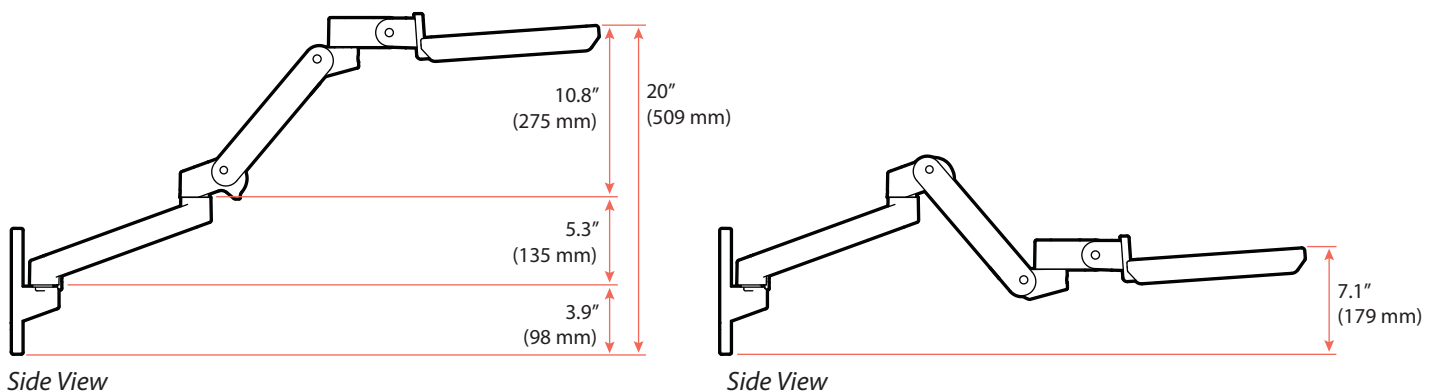

LX Pro Arm Keyboard Tray Wall Mount

RANGE OF MOTION

DIMENSIONS

Download additional resources at ergotron.com

USA & Canada Sales & Corporate Headquarters: St. Paul, MN USA / 800.888.8458 / +1.651.681.7600 / insidesales@ergotron.com

LX Pro Arm Keyboard Tray Wall Mount

DIMENSIONS

Front view with arm pushed back against the wall.

Top view showing range of motion when pulled out from the wall.

Download additional resources at ergotron.com