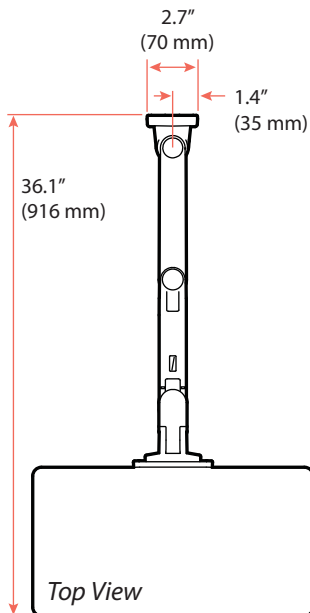

Download additional resources at ergotron.com

USA & Canada Sales & Corporate Headquarters: St. Paul, MN USA / 800.888.8458 / +1.651.681.7600 / insidesales@ergotron.com

EMEA Sales: Amersfoort, The Netherlands / +31.33.45.45.600 / info.eu@ergotron.com

APAC Sales: Sydney, Australia / apaccustomerservice@ergotron.com

LATAM Sales: info.latam@ergotron.com

Worldwide Custom Sales: custom@ergotron.com

Ergotron devices are not intended to cure, treat, mitigate or prevent any disease. Patent information available at www.ergotron.com/patents

© 2024 Ergotron, Inc. rev. 11/06/2024 DIM-LXproKeyboard **Content is subject to change without notification**