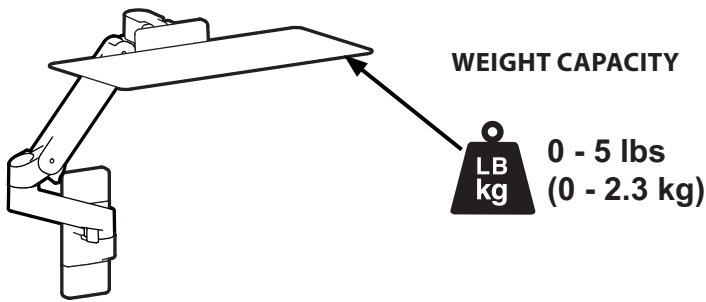

LX Pro Arm Keyboard Tray Wall Mount

RANGE OF MOTION

DIMENSIONS

Download additional resources at ergotron.com

USA & Canada Sales & Corporate Headquarters: St. Paul, MN USA / 800.888.8458 / +1.651.681.7600 / insidesales@ergotron.com