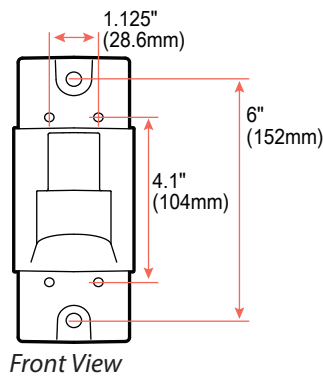

LX Pro Arm Keyboard Tray Wall Mount

DIMENSIONS

Download additional resources at ergotron.com

USA & Canada Sales & Corporate Headquarters: St. Paul, MN USA / 800.888.8458 / +1.651.681.7600 / insidesales@ergotron.com

LX Pro Arm Keyboard Tray Wall Mount

DIMENSIONS

Front view with arm pushed back against the wall.

Top view showing range of motion when pulled out from the wall.

Download additional resources at ergotron.com