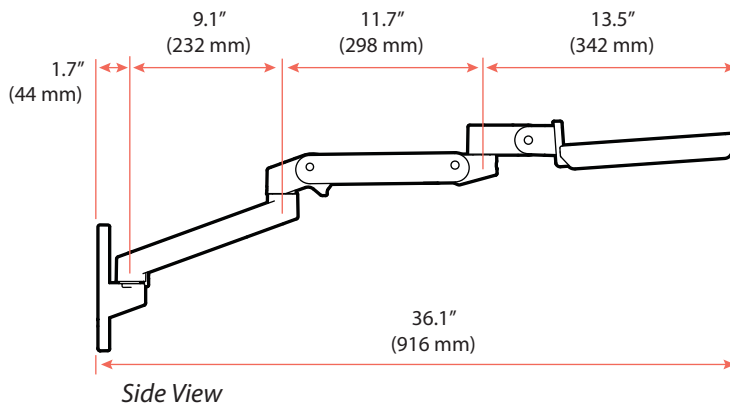

Download additional resources at ergotron.com

USA & Canada Sales & Corporate Headquarters: St. Paul, MN USA / 800.888.8458 / +1.651.681.7600 / insidesales@ergotron.com

EMEA Sales: Amersfoort, The Netherlands / +31.33.45.45.600 / info.eu@ergotron.com

APAC Sales: Sydney, Australia / apaccustomerservice@ergotron.com

LATAM Sales: info.latam@ergotron.com

Worldwide Custom Sales: custom@ergotron.com

Ergotron devices are not intended to cure, treat, mitigate or prevent any disease. Patent information available at www.ergotron.com/patents

© 2024 Ergotron, Inc. rev. 11/06/2024 DIM-LXproKeyboard **Content is subject to change without notification**