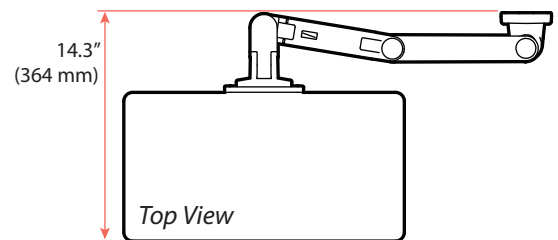

Download additional resources at ergotron.com

USA & Canada Sales & Corporate Headquarters: St. Paul, MN USA / 800.888.8458 / +1.651.681.7600 / insidesales@ergotron.com

EMEA Sales: Amersfoort, The Netherlands / +31.33.45.45.600 / info.eu@ergotron.com

APAC Sales: Sydney, Australia / apaccustomerservice@ergotron.com

LATAM Sales: info.latam@ergotron.com

Worldwide Custom Sales: custom@ergotron.com

Ergotron devices are not intended to cure, treat, mitigate or prevent any disease. Patent information available at www.ergotron.com/patents

© 2024 Ergotron, Inc. rev. 11/06/2024 DIM-LXproKeyboard **Content is subject to change without notification**