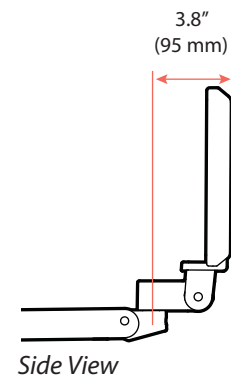

Download additional resources at ergotron.com

USA & Canada Sales & Corporate Headquarters: St. Paul, MN USA / 800.888.8458 / +1.651.681.7600 / insidesales@ergotron.com

EMEA Sales: Amersfoort, The Netherlands / +31.33.45.45.600 / info.eu@ergotron.com

APAC Sales: Sydney, Australia / apaccustomerservice@ergotron.com

LATAM Sales: info.latam@ergotron.com

Worldwide Custom Sales: custom@ergotron.com

Ergotron devices are not intended to cure, treat, mitigate or prevent any disease. Patent information available at www.ergotron.com/patents

© 2024 Ergotron, Inc. rev. 11/06/2024 DIM-LXproKeyboard **Content is subject to change without notification**