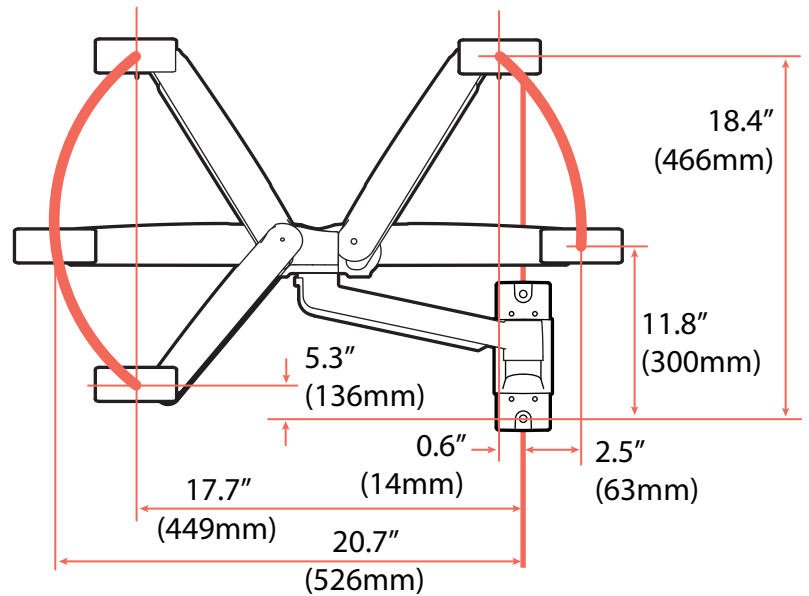

LX Pro Arm Keyboard Tray Wall Mount

DIMENSIONS

Front view with arm pushed back against the wall.

Top view showing range of motion when pulled out from the wall.

Download additional resources at ergotron.com