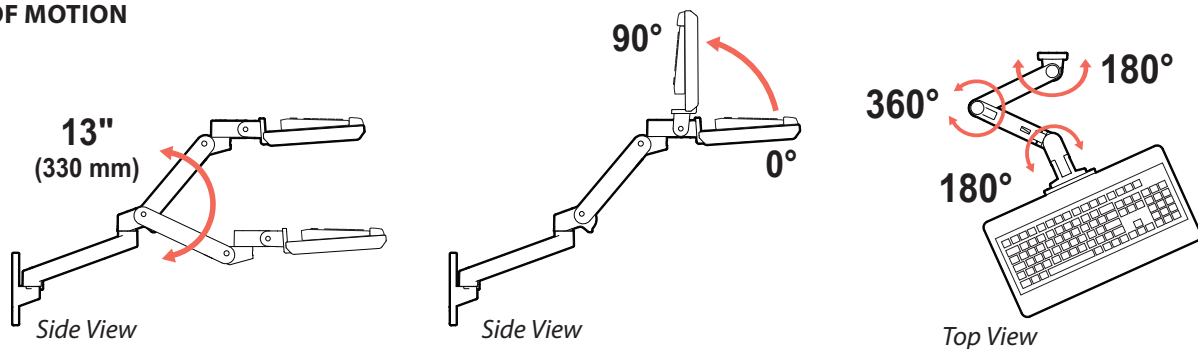

RANGE OF MOTION