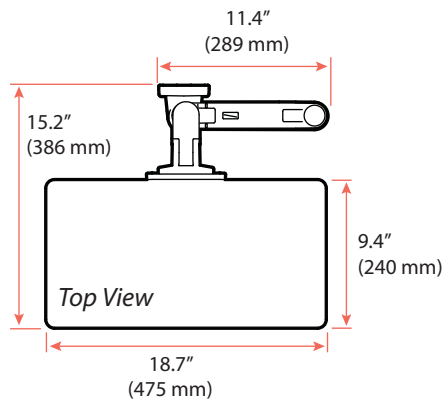

Download additional resources at ergotron.com

USA & Canada Sales & Corporate Headquarters: St. Paul, MN USA / 800.888.8458 / +1.651.681.7600 / insidesales@ergotron.com

EMEA Sales: Amersfoort, The Netherlands / +31.33.45.45.600 / info.eu@ergotron.com

APAC Sales: Sydney, Australia / apaccustomerservice@ergotron.com

LATAM Sales: info.latam@ergotron.com

Worldwide Custom Sales: custom@ergotron.com

Ergotron devices are not intended to cure, treat, mitigate or prevent any disease. Patent information available at www.ergotron.com/patents

© 2024 Ergotron, Inc. rev. 11/06/2024 DIM-LXproKeyboard **Content is subject to change without notification**