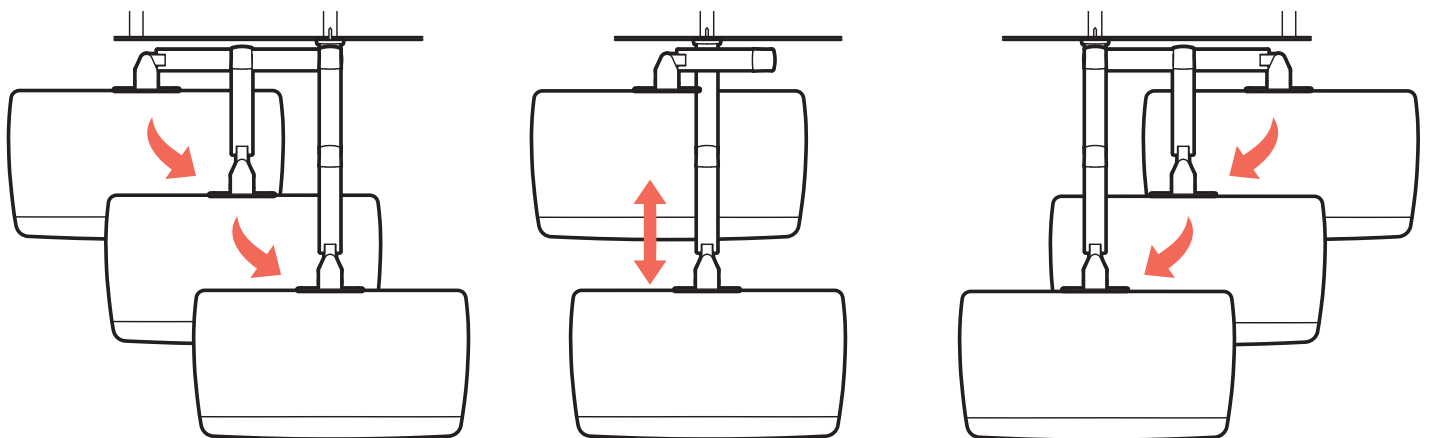

LX Pro Arm Keyboard Tray Wall Mount

DIMENSIONS

Front view with arm pushed back against the wall.

Top view showing range of motion when pulled out from the wall.

Download additional resources at ergotron.com