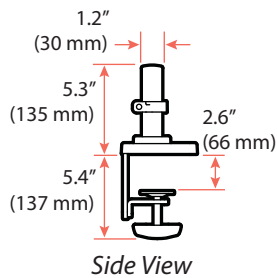

LX Pro Arm Single Display Desk Mount

DIMENSIONS

Desk Thickness

Download additional resources at ergotron.com

USA & Canada Sales & Corporate Headquarters: St. Paul, MN USA / 800.888.8458 / +1.651.681.7600 / insidesales@ergotron.com