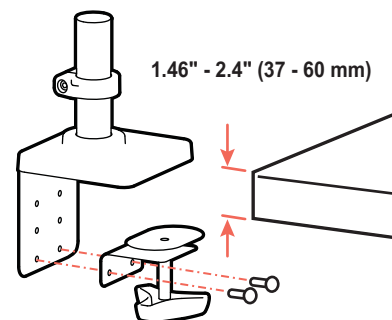

LX Pro Arm Single Display Desk Mount

DIMENSIONS

Desk Thickness

Download additional resources at ergotron.com

USA & Canada Sales & Corporate Headquarters: St. Paul, MN USA / 800.888.8458 / +1.651.681.7600 / insidesales@ergotron.com