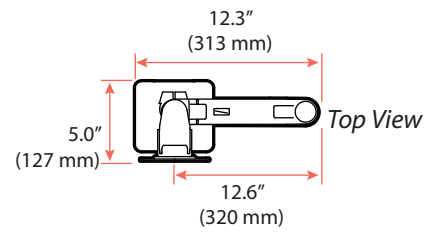

LX Pro Arm Single Display Desk Mount

DIMENSIONS

Desk Thickness

Download additional resources at ergotron.com

USA & Canada Sales & Corporate Headquarters: St. Paul, MN USA / 800.888.8458 / +1.651.681.7600 / insidesales@ergotron.com