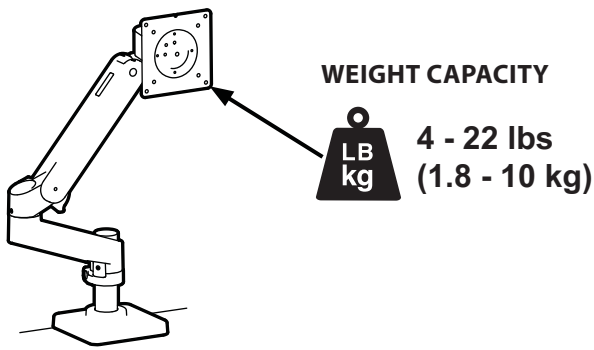

LX Pro Arm Single Display Desk Mount

RANGE OF MOTION

DIMENSIONS

Download additional resources at ergotron.com

USA & Canada Sales & Corporate Headquarters: St. Paul, MN USA / 800.888.8458 / +1.651.681.7600 / insidesales@ergotron.com