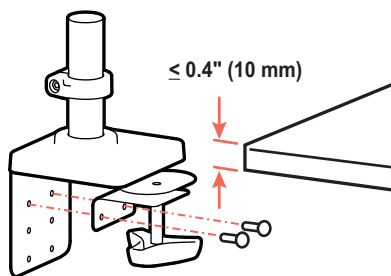

LX Pro Arm Single Display Desk Mount

DIMENSIONS

Desk Thickness

Download additional resources at ergotron.com

USA & Canada Sales & Corporate Headquarters: St. Paul, MN USA / 800.888.8458 / +1.651.681.7600 / insidesales@ergotron.com