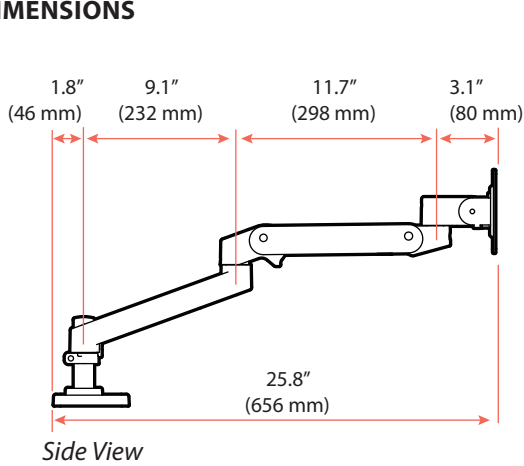

LX Pro Arm Single Display Desk Mount

DIMENSIONS

Desk Thickness

Download additional resources at ergotron.com

USA & Canada Sales & Corporate Headquarters: St. Paul, MN USA / 800.888.8458 / +1.651.681.7600 / insidesales@ergotron.com