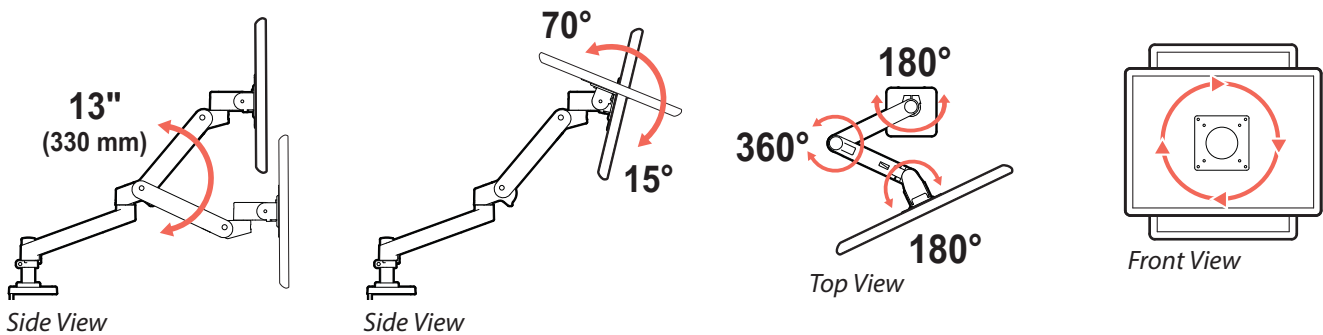

LX Pro Arm Single Display Desk Mount

RANGE OF MOTION

DIMENSIONS

Download additional resources at ergotron.com

USA & Canada Sales & Corporate Headquarters: St. Paul, MN USA / 800.888.8458 / +1.651.681.7600 / insidesales@ergotron.com