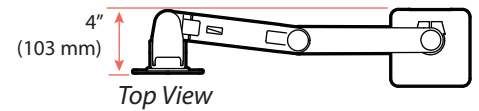

LX Pro Arm Single Display Desk Mount

DIMENSIONS

Desk Thickness

Download additional resources at ergotron.com

USA & Canada Sales & Corporate Headquarters: St. Paul, MN USA / 800.888.8458 / +1.651.681.7600 / insidesales@ergotron.com