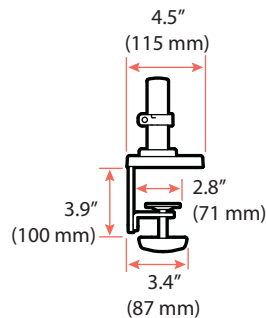

LX Pro Arm Single Display Desk Mount

DIMENSIONS

Desk Thickness

Download additional resources at ergotron.com

USA & Canada Sales & Corporate Headquarters: St. Paul, MN USA / 800.888.8458 / +1.651.681.7600 / insidesales@ergotron.com