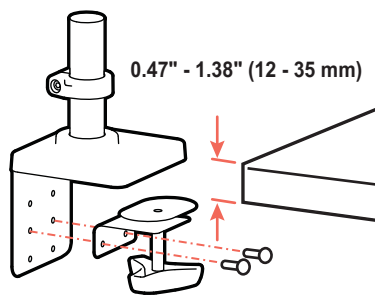

LX Pro Arm Single Display Desk Mount

DIMENSIONS

Desk Thickness

Download additional resources at ergotron.com

USA & Canada Sales & Corporate Headquarters: St. Paul, MN USA / 800.888.8458 / +1.651.681.7600 / insidesales@ergotron.com