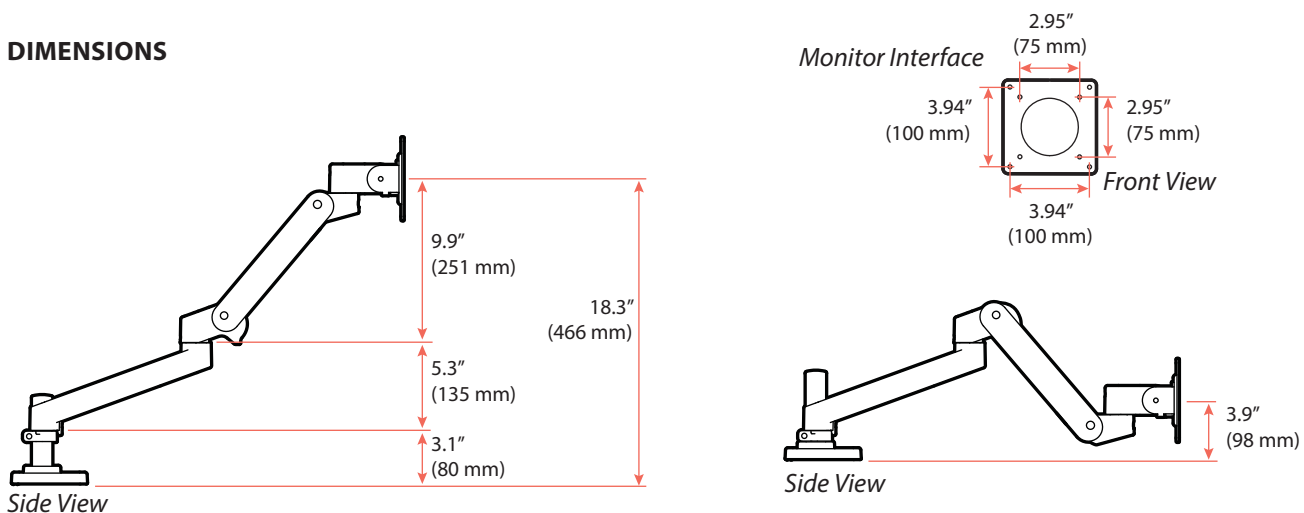

DIMENSIONS

Download additional resources at ergotron.com

USA & Canada Sales & Corporate Headquarters: St. Paul, MN USA / 800.888.8458 / +1.651.681.7600 / insidesales@ergotron.com

EMEA Sales: Amersfoort, The Netherlands / +31.33.45.45.600 / info.eu@ergotron.com

APAC Sales: Sydney, Australia / apaccustomerservice@ergotron.com

LATAM Sales: info.latam@ergotron.com

Worldwide Custom Sales: custom@ergotron.com

Ergotron devices are not intended to cure, treat, mitigate or prevent any disease. Patent information available at www.ergotron.com/patents

© 2024 Ergotron, Inc. rev. 11/06/2024 DIM-LXproArm **Content is subject to change without notification**