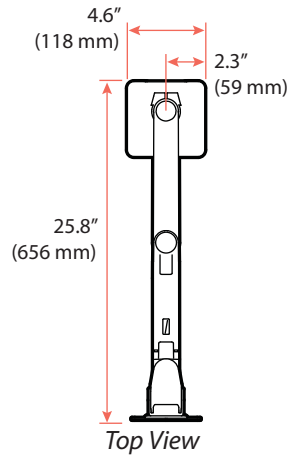

LX Pro Arm Single Display Desk Mount

DIMENSIONS

Desk Thickness

Download additional resources at ergotron.com

USA & Canada Sales & Corporate Headquarters: St. Paul, MN USA / 800.888.8458 / +1.651.681.7600 / insidesales@ergotron.com