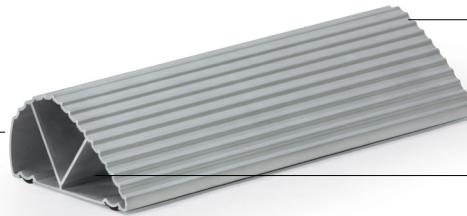

Freedom of Motion

An unprecedented 70° of lateral range and 35° of lean set Pogo head and shoulders above the competition. No other stand assist product has this range of motion.

Non-Skid Base

Your safety is ensured with an industrial-grade steel base and rubber, anti-skid ring.

PressureCast™ Cushion

Using a special formulation and cast under high pressure, PressureCast™ foam is incredibly resilient for comfort, yet high-density for longevity.

The Perfect Height

Seat heights for any size individual. Three different seat heights, ranging between 18½" and 36¼", ensure a perfect lean for everyone.

Directional Indicator

The right orientation is easily achieved by simply pointing the indicator towards your worksurface.

Shiatsu Ridges

Designed for traction, strength, and a much needed end-of-day foot massage.

Dual Sided

Accommodating for flats or high heels.

100% Recycled Aluminum

Designed to last a lifetime, but can easily be recycled and repurposed when its job is done.

OVERALL DIMENSIONS