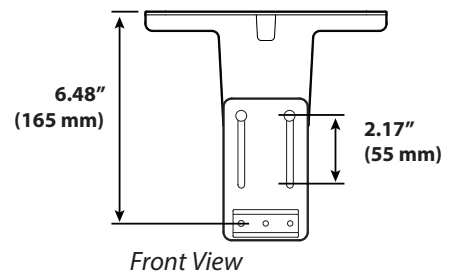

Extendable Slotted Shelf Horizontal T-Slot Mount

Product Weight: 1.1 lbs (0.5 kg)
 Weight Capacity: 1.3 lbs (0.6 kg)
 Compatible with most common scanners and mobile printers

DIMENSIONS

Download additional resources at ergotron.com