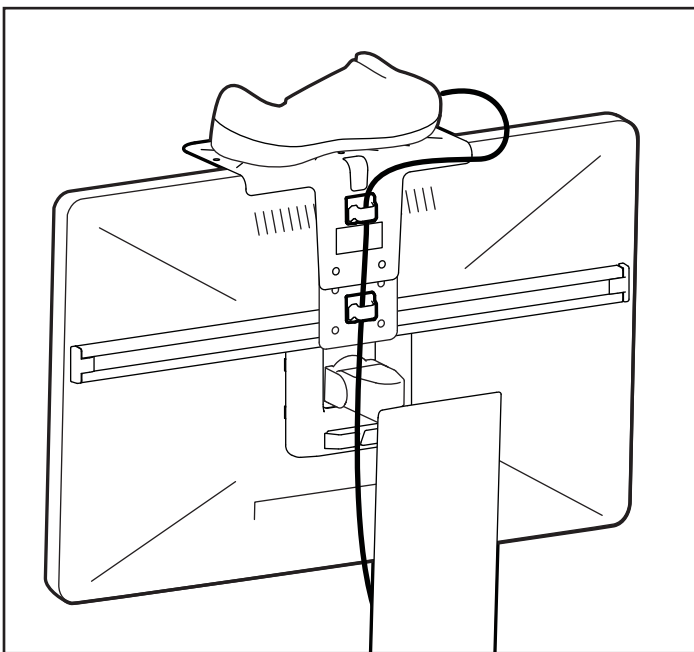

Extendable Slotted Shelf Horizontal T-Slot Mount

Product Weight: 1.1 lbs (0.5 kg)
 Weight Capacity: 1.3 lbs (0.6 kg)
 Compatible with most common scanners and mobile printers

DIMENSIONS

Download additional resources at ergotron.com