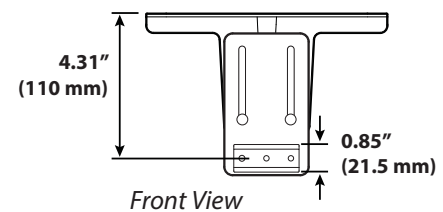

Extendable Slotted Shelf Horizontal T-Slot Mount

Product Weight: 1.1 lbs (0.5 kg)
 Weight Capacity: 1.3 lbs (0.6 kg)
 Compatible with most common scanners and mobile printers

DIMENSIONS

Download additional resources at ergotron.com