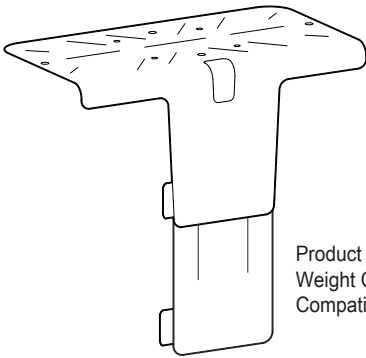

Extendable Slotted Shelf Horizontal T-Slot Mount

Product Weight: 1.1 lbs (0.5 kg)
 Weight Capacity: 1.3 lbs (0.6 kg)
 Compatible with most common scanners and mobile printers

DIMENSIONS

Download additional resources at ergotron.com