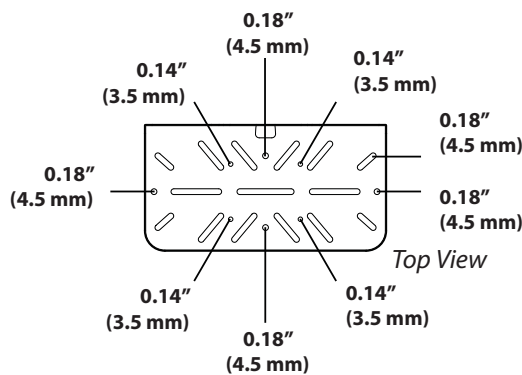

Extendable Slotted Shelf Horizontal T-Slot Mount

Product Weight: 1.1 lbs (0.5 kg)
 Weight Capacity: 1.3 lbs (0.6 kg)
 Compatible with most common scanners and mobile printers

DIMENSIONS

Download additional resources at ergotron.com