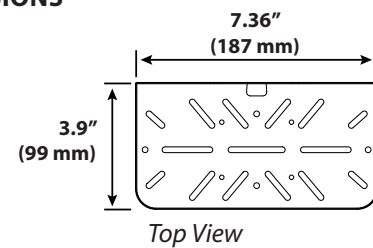

Extendable Slotted Shelf Horizontal T-Slot Mount

Product Weight: 1.1 lbs (0.5 kg)
 Weight Capacity: 1.3 lbs (0.6 kg)
 Compatible with most common scanners and mobile printers

DIMENSIONS

Download additional resources at ergotron.com