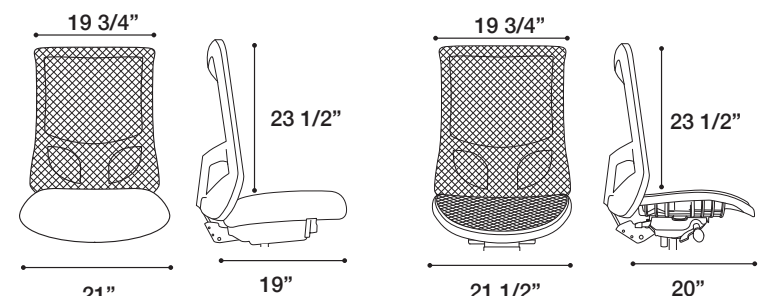

POPULAR ARM OPTIONS

23A Vertical/Horizontal Arm 25A Vertical/Horizontal Arm 37A Four-Way Arm

B: EVOLVE 1525-23A-482S *Free Evening*
C: EVOLVE 15114-37A-482S *Element Felspar*
D: EVOLVE 15114-23A *Moguls Waterfall*

E: EVOLVE 1515-23A-482S *Free Evening*
F: EVOLVE 1515-23A-482S *Free Evening*
G: EVOLVE 15133-23A-482S-37200 *Free Evening*

evolve

MEDIUM BACK

MANAGERS HIGH BACK

BT

GUEST

FEATURES & BENEFITS

- » Multiple control options, advanced synchro, multi-function and enhanced task
- » 27" high hub base
- » Meets CAL 117-2013
- » Defined contoured lumbar area
- » 60mm dual casters
- » Standard adjustable ratcheting back
- » Standard seat slider
- » Comfortably accommodates up to 300 lbs.
- » Height adjustable, black mesh back
- » 7 Mesh color options