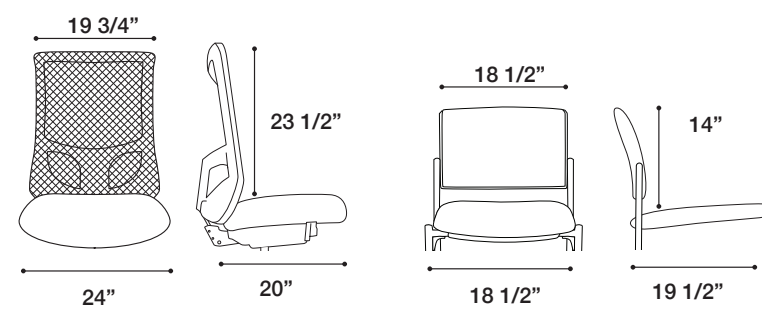

POPULAR ARM OPTIONS

23A Vertical/Horizontal Arm 25A Vertical/Horizontal Arm 37A Four-Way Arm

B: EVOLVE 1525-23A-482S *Free Evening*
C: EVOLVE 15114-37A-482S *Element Felspar*
D: EVOLVE 15114-23A *Moguls Waterfall*

E: EVOLVE 1515-23A-482S *Free Evening*
F: EVOLVE 1515-23A-482S *Free Evening*
G: EVOLVE 15133-23A-482S-37200 *Free Evening*

evolve

MEDIUM BACK

MANAGERS HIGH BACK

BT

GUEST

FEATURES & BENEFITS

- » Multiple control options, advanced synchro, multi-function and enhanced task
- » 27" high hub base
- » Meets CAL 117-2013
- » Defined contoured lumbar area
- » 60mm dual casters
- » Standard adjustable ratcheting back
- » Standard seat slider
- » Comfortably accommodates up to 300 lbs.
- » Height adjustable, black mesh back
- » 7 Mesh color options