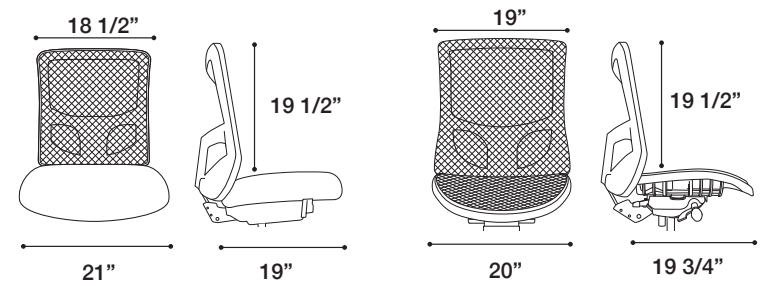

POPULAR ARM OPTIONS

23A Vertical/Horizontal Arm 25A Vertical/Horizontal Arm 37A Four-Way Arm

B: EVOLVE 1525-23A-482S *Free Evening*
C: EVOLVE 15114-37A-482S *Element Felspar*
D: EVOLVE 15114-23A *Moguls Waterfall*

E: EVOLVE 1515-23A-482S *Free Evening*
F: EVOLVE 1515-23A-482S *Free Evening*
G: EVOLVE 15133-23A-482S-37200 *Free Evening*

evolve

MEDIUM BACK

MANAGERS HIGH BACK

BT

GUEST

FEATURES & BENEFITS

- » Multiple control options, advanced synchro, multi-function and enhanced task
- » 27" high hub base
- » Meets CAL 117-2013
- » Defined contoured lumbar area
- » 60mm dual casters
- » Standard adjustable ratcheting back
- » Standard seat slider
- » Comfortably accommodates up to 300 lbs.
- » Height adjustable, black mesh back
- » 7 Mesh color options