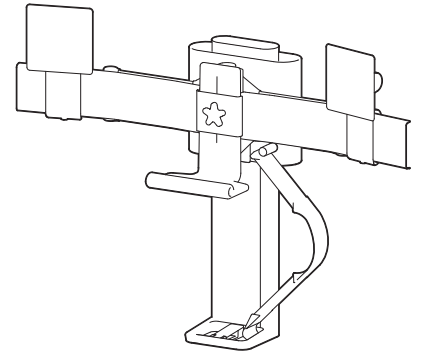

### TRACE Dual Monitor Mount Family: 33-474, 47-110, 98-490, 98-491, 98-492, 45-631

30 minute Disassembly  
Tools Needed:

See website for more recycling information: [www.ergotron.com/en-us/company/environmentally-responsible](http://www.ergotron.com/en-us/company/environmentally-responsible)