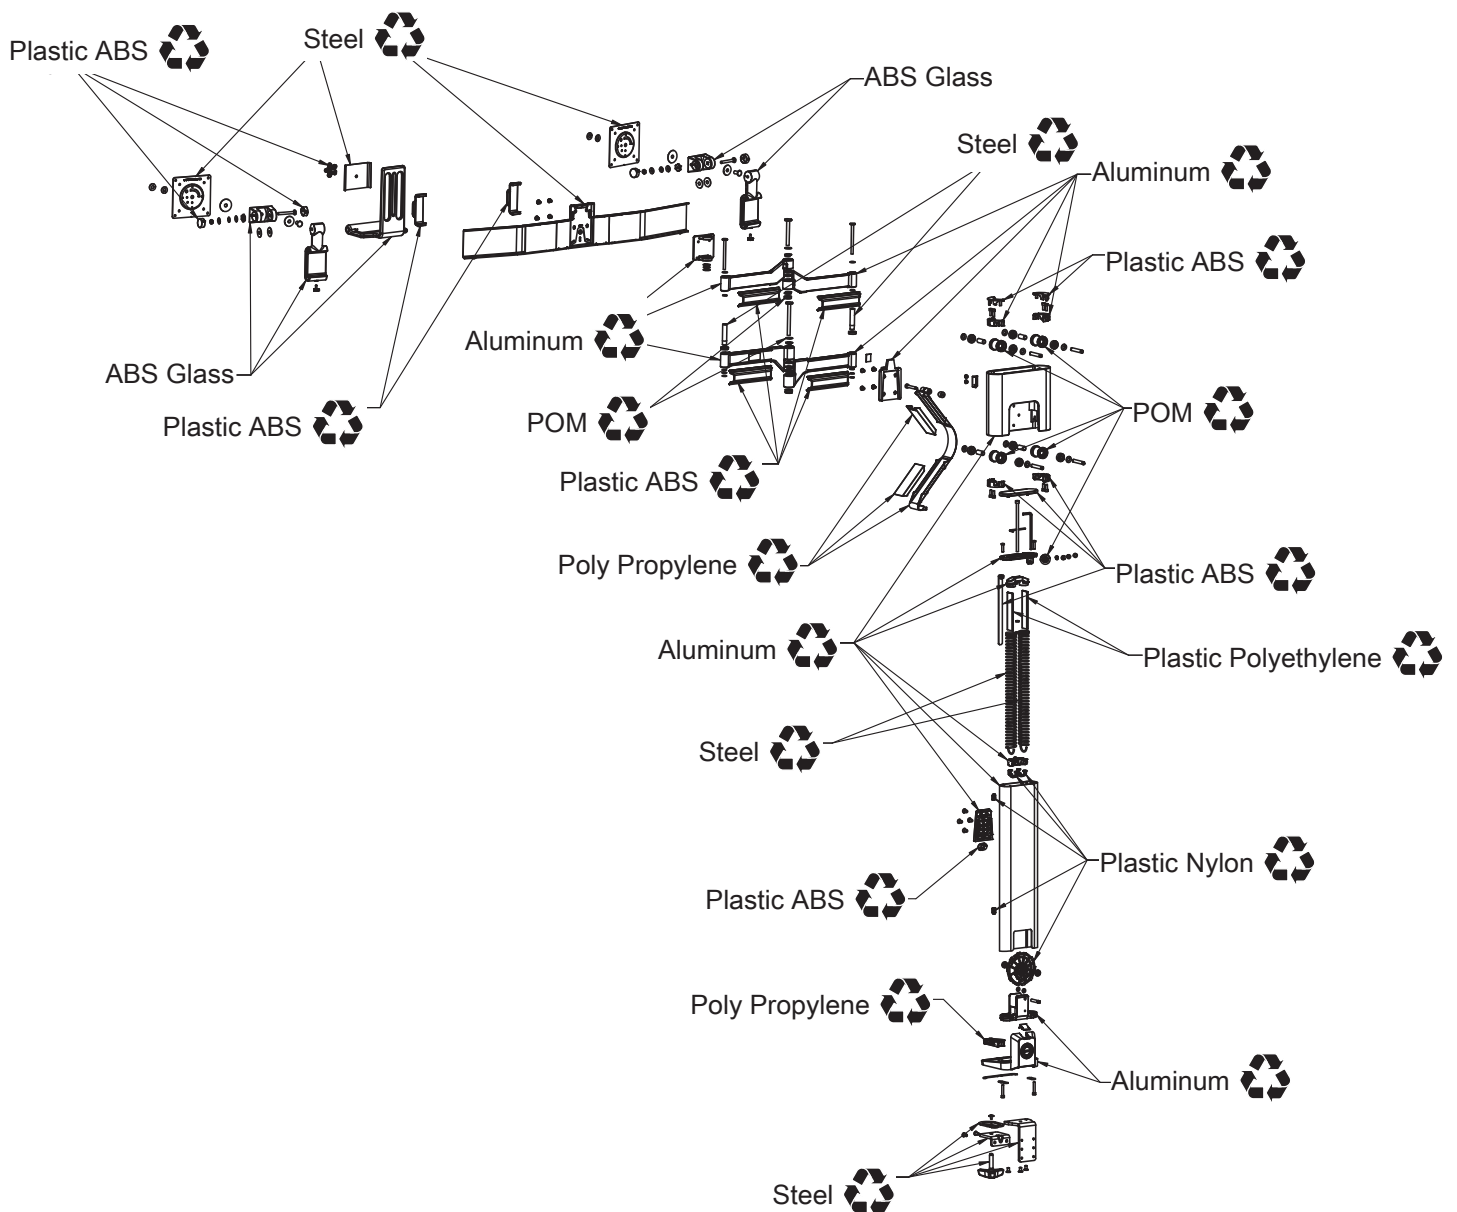

### TRACE Dual Monitor Mount Family: 33-474, 47-110, 98-490, 98-491, 98-492, 45-631

30 minute Disassembly  
Tools Needed:

See website for more recycling information: [www.ergotron.com/en-us/company/environmentally-responsible](http://www.ergotron.com/en-us/company/environmentally-responsible)