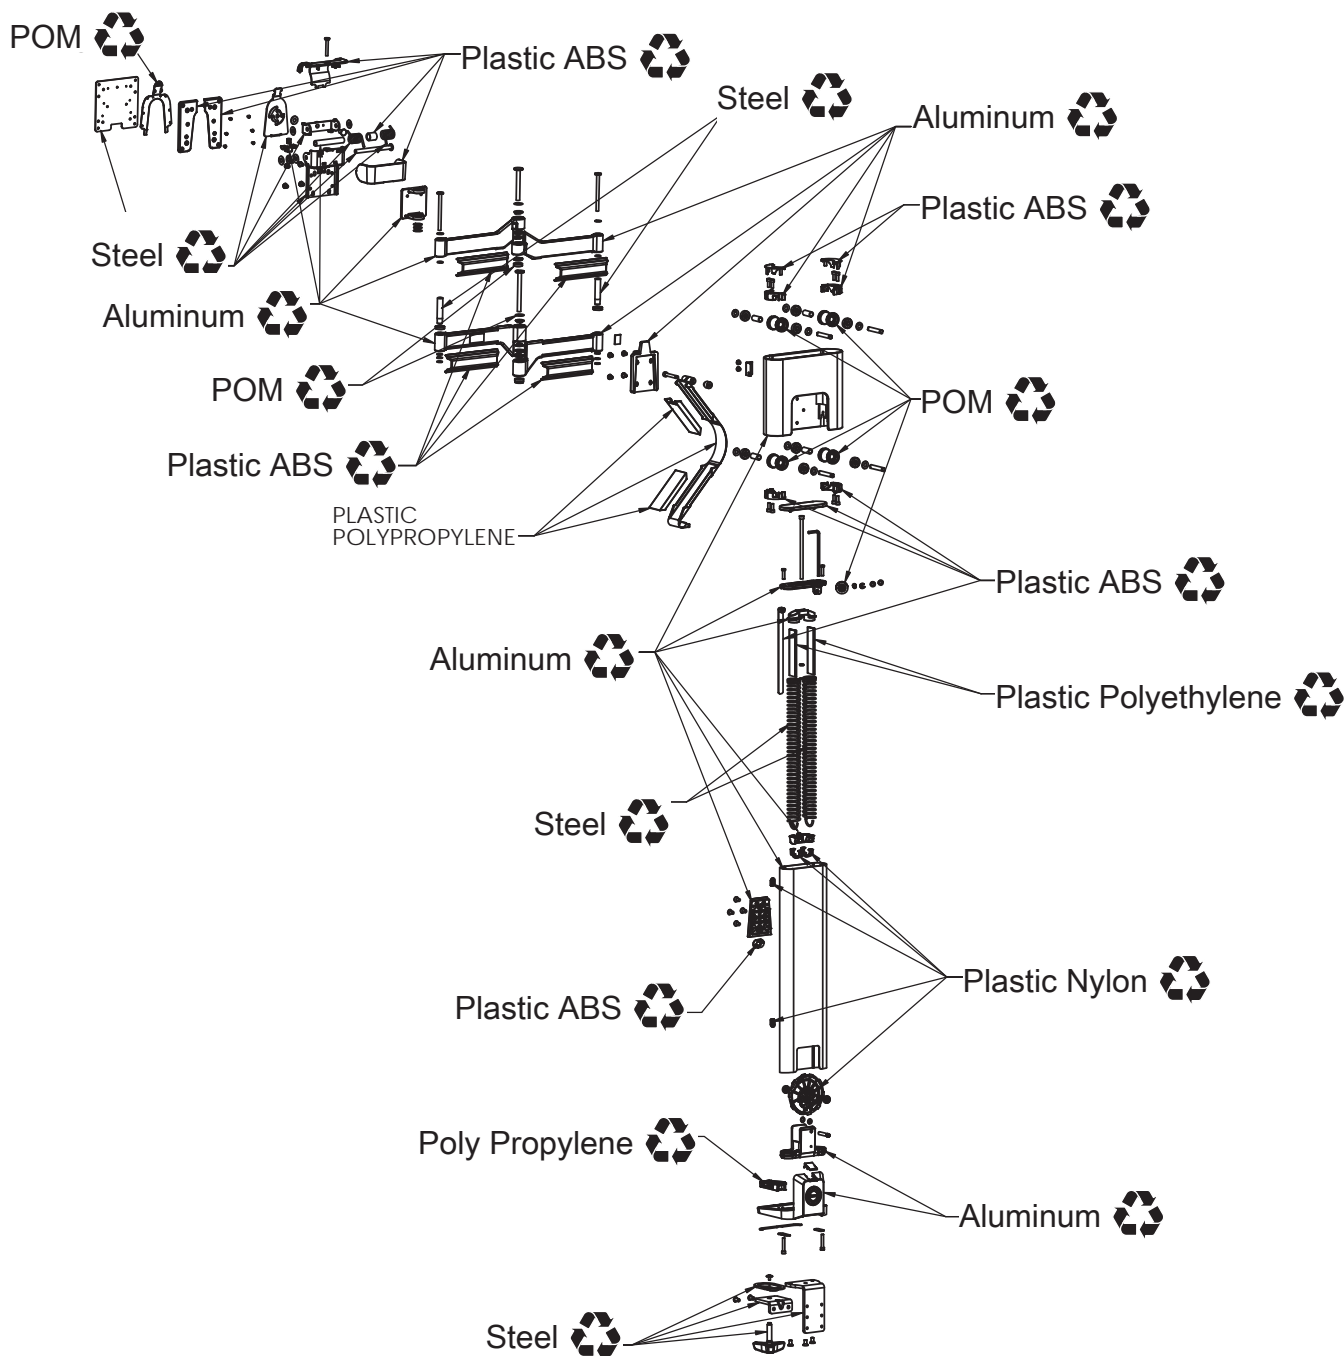

**TRACE Single Monitor Mount Family:**  
33-474, 47-109, 98-490, 98-491, 98-492, 45-630

30 minute Disassembly  
Tools Needed:

See website for more recycling information: [www.ergotron.com/en-us/company/environmentally-responsible](http://www.ergotron.com/en-us/company/environmentally-responsible)