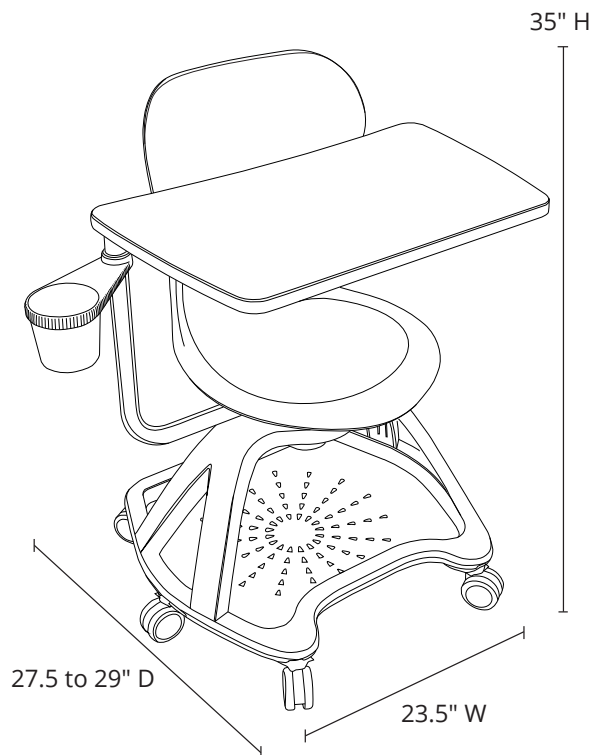

## All-In-One Student Desk and Chair

### Product Specifications

Item Number	STUDENT-MTACHR
Material	<b>Seat, Base, and Cup Holder:</b> Glass-infused polypropylene <b>Desktop:</b> MDF with polypropylene edge banding <b>Desktop Support:</b> Powder-coated steel
Overall Dimensions	23.5" W x 27.5 to 29" D x 35" H
Desktop Dimensions	21" W x 12.75" D x 0.75" H
Backrest Dimensions	17" W x 17" H
Seat Dimensions	17.5" W x 16.5" D
Seat Height (distance from floor)	19" H
Desktop Height (distance from floor)	31" H
Cup Holder Dimensions	3.75" W x 3.5" H
Storage Shelf Dimensions	20.75" W x 15" D x 9" H
Base Dimensions	23.5" W x 20.75" D
Product Weight	25.75 lbs.
Casters	6, 2.5" H, full-swivel
Additional Features	Cup holder, flip-up desktop, storage shelf, 360-degree swivel
Weight Capacity	330 lbs.
Shipping Method	Ground
Shipping Carton Dimensions	26" W x 22.25" D x 19" H
Shipping Weight	29.75 lbs.
Assembly Required	Yes
Certifications	ANSI/BIFMA