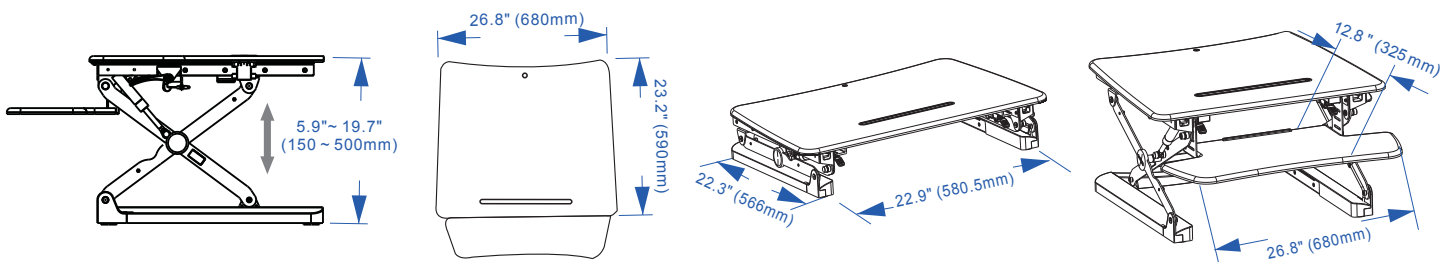

# FLEXISPOT

Item No. M1B  
Color: Black  
Weight capacity: 35 lbs

## Dimensions

## Applied desks

Standard desk

L-shaped desk

## Applied monitor size

Support one screen up to 30"