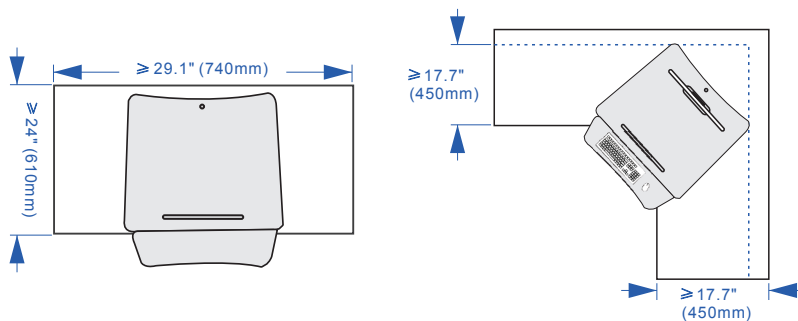

Applied desks

Standard desk

L-shaped desk